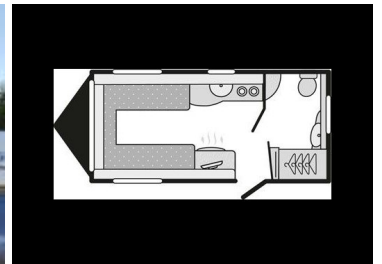

2012 Sprite Alpine Lite 2

£7,495

Length: 6040mm
Width: 2250mm
Internal Length: 4340mm
Unladen Weight: 915kg
Laden Weight: 1036kg

The Caravan Place
 Garden Village
 Bridgnorth Road
 Wolverhampton
 West Midlands, WV6 7EZ

- CASSETTE TOILET
- REAR WASHROOM
- SUNBLIND
- WARDROBE
- 2-BURNER HOB
- 3-WAY FRIDGE
- GRILL
- SIDE KITCHEN
- TV AERIAL
- BATTERY CHARGER
- BLINDS
- HEATING
- HEKI ROOFLIGHT
- HITCH HEAD STABILISER
- WATER HEATER

Sprite lite 2 2012. 2 berth light weight caravan with end wash room and toilet. 2 large seats at the front that can be used as either 2 single beds or a large double bed.