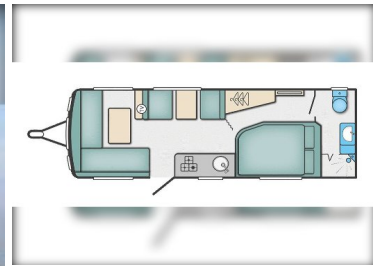

2018 Sprite Quattro EW Sold

£18,995

Length: 7980mm
Width: 2250mm
Internal Length: 6270mm
Unladen Weight: 1425kg
Laden Weight: 1605kg

The Caravan Place
 Garden Village
 Bridgnorth Road
 Wolverhampton
 West Midlands, WV6 7EZ

CASSETTE TOILET	FIXED BED
REAR WASHROOM	SHOWER
SUNBLIND	WARDROBE
3-BURNER HOB	3-WAY FRIDGE
GRILL	MICROWAVE
OVEN	SIDE KITCHEN
RADIO/CD	TV DIRECTIONAL AERIAL
ALLOY WHEELS	BATTERY CHARGER
BLINDS	BLOWN AIR HEATING
FLY SCREENS	HEKI ROOFLIGHT
HITCH HEAD STABERLISER	LOOSE FIT CARPETS
WATER HEATER	

Sold Sold. Sprite quattro EW 2018 6 berth. Light weight, Fantastic Family layout. With a fixed bed and end washroom, side dinette with fold out bunk bed, long L shape seating to the front that will make two singles or a further double bed.