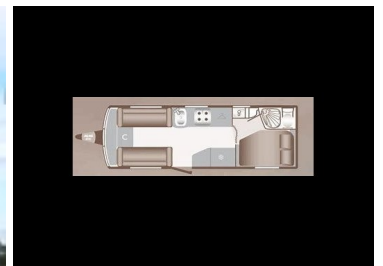

**2011 Bailey Unicorn Almeria**

**£11,995**

**Length:** 7250mm  
**Width:** 2280mm  
**Internal Length:** 5680mm  
**Unladen Weight:** 1441kg  
**Laden Weight:** 1597kg

**The Caravan Place**  
 Garden Village  
 Bridgnorth Road  
 Wolverhampton  
 West Midlands, WV6 7EZ

CASSETTE TOILET	DOUBLE BED
FIXED BED	HAND BASIN
SHOWER	SUNBLIND
WARDROBE	3-WAY FRIDGE
4-BURNER HOB	GRILL
MICROWAVE	OVEN
SIDE KITCHEN	RADIO/CD
TV DIRECTIONAL AERIAL	ALKO ATC
ALLOY WHEELS	BATTERY CHARGER
BLINDS	EXTERNAL 240 POINT
EXTERNAL BBQ POINT	HEKI ROOFLIGHT
HITCH HEAD STABILISER	MOTOR MOVER
WATER HEATER	WET CENTRAL HEATING

Bailey Unicorn Almeria 2011. 4 berth fixed bed rear side washroom. 2 long seats at the front that can be used as 2 single beds or a large double bed. This also comes with either draws at the front or an extra seat.