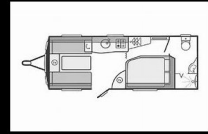

2014 Sterling Eccles 554

£14,995

Length: 7250mm
Width: 2250mm
Internal Length: 5600mm
Unladen Weight: 1284kg
Laden Weight: 1437kg

The Caravan Place
 Garden Village
 Bridgnorth Road
 Wolverhampton
 West Midlands, WV6 7EZ

2014 Sterling Eccles Sport . 4 berth family caravan with a fixed bed, End washroom separate shower and toilet. 2 large seats at the front that can be used as either a large double bed or 2 single beds.