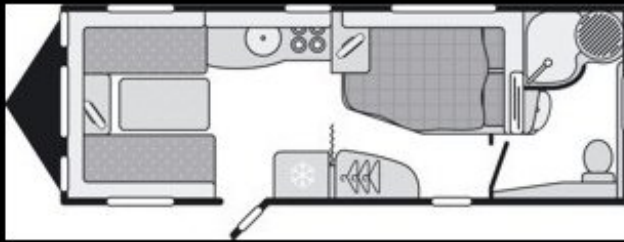

2010 Swift Conqueror 630. Reserved

£11,995

**Length:** 7950mm  
**Width:** 2290mm  
**Internal Length:** 6270mm  
**Unladen Weight:** 1545kg  
**Laden Weight:** 1830kg

**The Caravan Place**  
 Garden Village  
 Bridgnorth Road  
 Wolverhampton  
 West Midlands, WV6 7EZ

CASSETTE TOILET	DOUBLE BED
FIXED BED	REAR WASHROOM
SHOWER	SUNBLIND
WARDROBE	4-BURNER HOB
FRIDGE FREEZER	GRILL
MICROWAVE	OVEN
SIDE KITCHEN	RADIO/CD
TV DIRECTIONAL AERIAL	ALKO ATC
ALLOY WHEELS	BATTERY CHARGER
BLINDS	EXTERNAL 240 POINT
EXTERNAL BBQ POINT	FLY SCREENS
HEKI ROOFLIGHT	HITCH HEAD STABILISER
LOOSE FIT CARPETS	WATER HEATER
WET CENTRAL HEATING	

2010 Swift Conqueror 630, Twin axle, fixed bed, end washroom, separate shower and toilet, Large fridge freezer, great sized kitchen area with plenty of workspace and storage, large seating area to the front which makes a double bed, or can be used as single beds, Great condition inside and out.