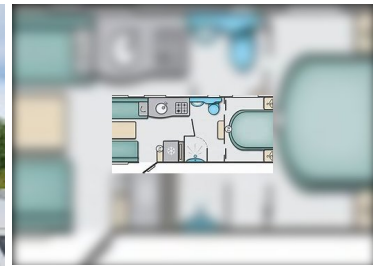

2019 Swift Eccles 650 Sold

£25,995

Length: 7980mm
Width: 2230mm
Internal Length: 6270mm
Unladen Weight: 1544kg
Laden Weight: 2000kg

The Caravan Place
 Garden Village
 Bridgnorth Road
 Wolverhampton
 West Midlands, WV6 7EZ

CASSETTE TOILET	ISLAND BED
SHOWER	SUNBLIND
WARDROBE	3-WAY FRIDGE
4-BURNER HOB	GRILL
MICROWAVE	OVEN
SIDE KITCHEN	ALARM
RADIO	TV AERIAL
ALKO ATC	ALLOY WHEELS
BATTERY CHARGER	BLINDS
EXTERNAL 240 POINT	EXTERNAL BBQ POINT
HEKI ROOFLIGHT	HITCH HEAD STABILISER
LOOSE FIT CARPETS	TWIN MOTOR MOVERS
USB CHARGING POINTS	WATER HEATER
WET CENTRAL HEATING	

Sold Sold 2019 Swift Eccles 650 . Fantastic twin axle 4 berth family caravan. Rear island bed, centre washroom with separate shower and toilet. side kitchen and 2 large seats at the front that can be used as 2 single beds or a large double bed.