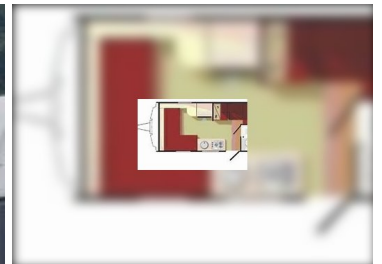

2011 Eddis Xplore sold sold sold 304

**SOLD**

**Length:** 5340mm  
**Width:** 2150mm  
**Internal Length:** 3700mm  
**Unladen Weight:** 893kg  
**Laden Weight:** 1050kg

**The Caravan Place**  
 Garden Village  
 Bridgnorth Road  
 Wolverhampton  
 West Midlands, WV6 7EZ

sold sold sold Eddis Xplore 304 2011 for sale, 4 berth Light weight and compact family caravan. With a Dinette at the rear side that turns into 2 bunk beds . shower and toilet. I shape lounge that turns into a double bed.