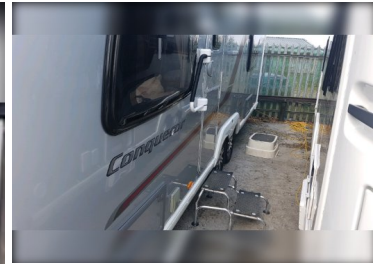

2011 Swift Conqueror 630

£16,995

Length: 7990mm
Internal Length: 6270mm
Unladen Weight: 1645kg
Laden Weight: 1855kg

The Caravan Place
Garden Village
Bridgnorth Road
Wolverhampton
West Midlands, WV6 7EZ

Swift Conqueror 630 caravan for sale, this 2011 Swift Conqueror 630 is very well spec'd, having E&P Self levelling, 4WD motormovers, large fridge freezer, Alko ATC, plus all the usual specification. Having the fixed side bed, rear washroom with separate shower and toilet, a fantastic kitchen area with lots of workspace and storage. This also comes with a front towing cover and 1 Alko wheel lock. Just arrived.